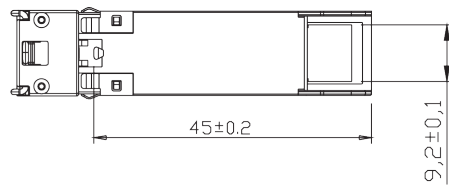

5. Mechanical Diagram

Units in MM

Note: External physical characteristics are subject to variation. This may include, but is not limited to, external case designs, pull tab colors and/or shapes, removal latch styles or colors, and label sizes and placement. These variations do not affect the function or characteristics of the transceivers.

6. Ordering Information

OEM	Part Number	OEM	Part Number
Adtran	1442485F5-A	Cisco	DWDM-SFP10G-28.77-A
Adtran	1442485F6-A	Cisco	DWDM-SFP10G-29.55-A
Adtran	1442485F7-A	Cisco	10GS-D22-80-CSC
Adtran	1442485F8-A	Cisco	10GS-D33-40-CSC
Adtran	1442481F1-A	Cisco	10GS-D32-40-CSC
Adtran	1442481F2-A	Cisco	10GS-D31-40-CSC
Adtran	1442481F3-A	Cisco	10GS-D30-40-CSC
Adtran	1442481F4-A	Cisco	10GS-D29-40-CSC
Adtran	1442481F5-A	Cisco	10GS-D28-40-CSC
Adtran	1442481F6-A	Cisco	8GFCS-D28-40-CSC
Adtran	1442481F7-A	Cisco	8GFCS-D27-40-CSC
Adtran	1442481F8-A	Cisco	10GS-D27-40-CSC
Adtran	1442481F9-A	Cisco	8GFCS-D26-40-CSC
Adtran	1442482F1-A	Cisco	8GFCS-D25-40-CSC
Adtran	1442482F2-A	Cisco	10GS-D23-40-CSC