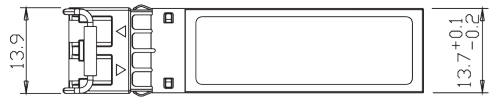

5. Mechanical Diagram

Units in MM

Note: External physical characteristics are subject to variation. This may include, but is not limited to, external case designs, pull tab colors and/or shapes, removal latch styles or colors, and label sizes and placement. These variations do not affect the function or characteristics of the transceivers.

6. Ordering Information

OEM	Part Number	OEM	Part Number
Adtran	1442485F5-A	Cisco	DWDM-SFP10G-28.77-A
Adtran	1442485F6-A	Cisco	DWDM-SFP10G-29.55-A
Adtran	1442485F7-A	Cisco	10GS-D22-80-CSC
Adtran	1442485F8-A	Cisco	10GS-D33-40-CSC
Adtran	1442481F1-A	Cisco	10GS-D32-40-CSC
Adtran	1442481F2-A	Cisco	10GS-D31-40-CSC
Adtran	1442481F3-A	Cisco	10GS-D30-40-CSC
Adtran	1442481F4-A	Cisco	10GS-D29-40-CSC
Adtran	1442481F5-A	Cisco	10GS-D28-40-CSC
Adtran	1442481F6-A	Cisco	8GFCS-D28-40-CSC
Adtran	1442481F7-A	Cisco	8GFCS-D27-40-CSC
Adtran	1442481F8-A	Cisco	10GS-D27-40-CSC
Adtran	1442481F9-A	Cisco	8GFCS-D26-40-CSC
Adtran	1442482F1-A	Cisco	8GFCS-D25-40-CSC
Adtran	1442482F2-A	Cisco	10GS-D23-40-CSC