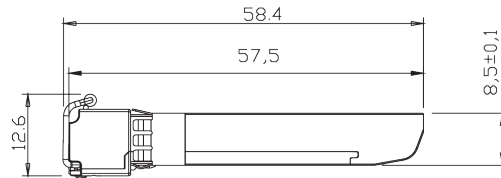

5. Mechanical Diagram

Units in MM

Note: External physical characteristics are subject to variation. This may include, but is not limited to, external case designs, pull tab colors and/or shapes, removal latch styles or colors, and label sizes and placement. These variations do not affect the function or characteristics of the transceivers.

6. Ordering Information

OEM	Part Number	OEM	Part Number
Adtran	1442485F5-A	Cisco	DWDM-SFP10G-28.77-A
Adtran	1442485F6-A	Cisco	DWDM-SFP10G-29.55-A
Adtran	1442485F7-A	Cisco	10GS-D22-80-CSC
Adtran	1442485F8-A	Cisco	10GS-D33-40-CSC
Adtran	1442481F1-A	Cisco	10GS-D32-40-CSC
Adtran	1442481F2-A	Cisco	10GS-D31-40-CSC
Adtran	1442481F3-A	Cisco	10GS-D30-40-CSC
Adtran	1442481F4-A	Cisco	10GS-D29-40-CSC
Adtran	1442481F5-A	Cisco	10GS-D28-40-CSC
Adtran	1442481F6-A	Cisco	8GFCS-D28-40-CSC
Adtran	1442481F7-A	Cisco	8GFCS-D27-40-CSC
Adtran	1442481F8-A	Cisco	10GS-D27-40-CSC
Adtran	1442481F9-A	Cisco	8GFCS-D26-40-CSC
Adtran	1442482F1-A	Cisco	8GFCS-D25-40-CSC
Adtran	1442482F2-A	Cisco	10GS-D23-40-CSC